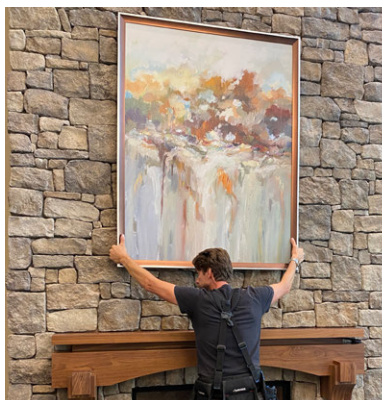

Art Consulting • Art Design • Manufacturing • **Framing** • Installation

We Are Custom Framers!

StudioEL.com | 800-228-0928
CustomerService@StudioEL.com
1250 45th Street, Suite #355
Emeryville, CA 94608