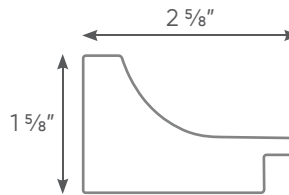

40-06B
Black Woodgrain