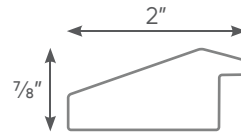

40-05A
Matte Black