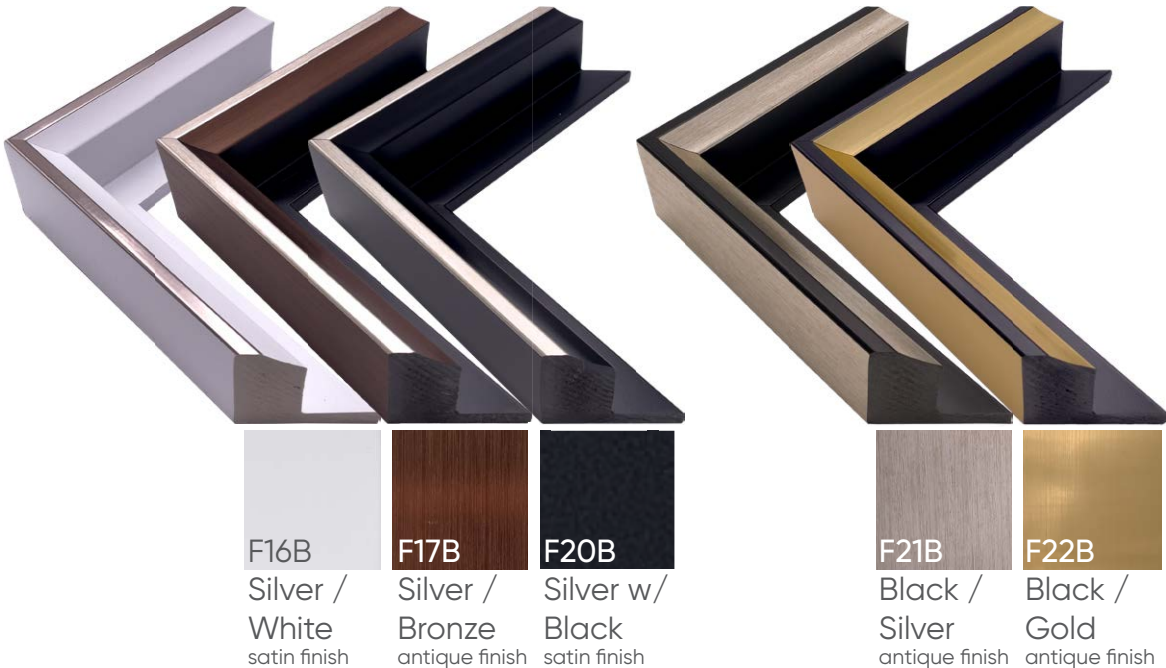

- F1 White
satin finish
- F2 Silver
antique finish
- F3 Gold
antique finish
- F4 Espresso
woodgrain finish
- F5 Black
satin finish

F6 Antique Silver w/Espresso
woodgrain finish

F7 Antique Gold w/Espresso
woodgrain finish

Float Frame Canvas with Scoop

Silver face with White Satin finish, F16B

Float Frame Canvas with Scoop

This 2-3/8" deep Float Frame option adds depth and richness to any work of art. Artwork printed on archival quality canvas, hard-backed for extra durability. Our scratch-resistant inks are ideal for healthcare, hospitality, or corporate placement—8 available finishes.

Solid Colors:

Two-tone Colors:

Face color is listed first, followed by the outer & scoop color.

Framed Canvas

2" wide frame used on a 24"x36" piece.

Framed Canvas

A print on canvas with a 2" wide or 3-1/2" wide frame (*larger size only available in colors 26-07A Black and 26-06A Espresso), mounted to 1/8" hardboard backing, making the art puncture resistant. Our scratch-resistant inks are ideal for commercial use. Frame shown is 2" wide.

Ask your sales representative about additional frame options.

25-01A White
satin finish

25-02A Silver
antique finish

25-03A Gold
antique finish

25-04A Espresso & Silver
woodgrain finish

25-05A Espresso & Gold
woodgrain finish