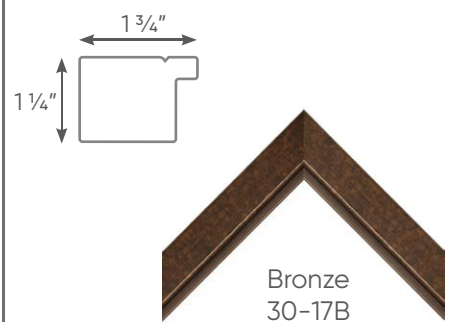

20-13A Black
woodgrain finish

20-07A Stainless Steel
woodgrain finish

20-14A Black
satin finish

Framed image for illustration purposes only.

Traditional Mouldings

Light Tone

Medium Tone

Dark Tone