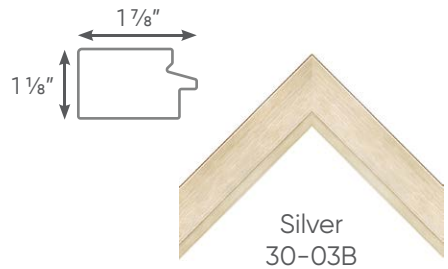

Traditional Mouldings

Light Tone

Medium Tone

Dark Tone