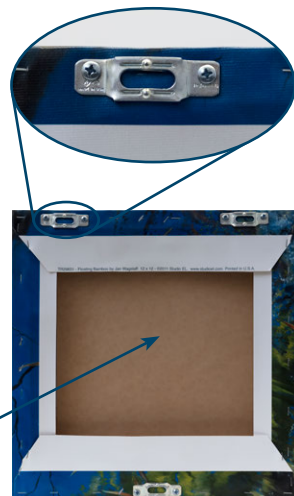

Art Consulting • Art Design • Manufacturing • **Framing** • Installation

We Are Custom Framers!

Gallery Wrapped Canvas

Gallery Wrapped Canvas

An archival quality canvas with 1- 1/2" depth and mirrored borders, available with hardbacking for extra durability. Also available: 2" depth without hardbacking. Our scratch resistant inks are ideal for commercial use.

All artwork is hard-backed (except where indicated), so it's puncture resistant and comes ready-to-hang with 3-point or 4-point security hardware:

Puncture resistant canvas with hardboard backing.

T-head screw

Edge Frame Canvas

Edge Frame Canvas

Frame measures 1/4" on the face and 1-1/2" in depth with artwork printed on archival quality canvas, hard-backed for extra durability. Our scratch-resistant inks are ideal for commercial use. These MDF frames are available in finishes shown below.

Float Frame Canvas with Scoop

Silver face with White Satin finish, F16B

Float Frame Canvas with Scoop

This 2-3/8" deep Float Frame option adds depth and richness to any work of art. Artwork printed on archival quality canvas, hard-backed for extra durability. Our scratch-resistant inks are ideal for healthcare, hospitality, or corporate placement—8 available finishes.