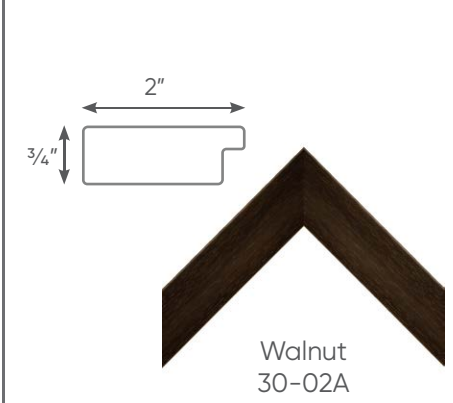

20-13A Black
woodgrain finish

20-07A Stainless Steel
woodgrain finish

20-14A Black
satin finish

Framed image for illustration purposes only.

Traditional Mouldings

Light Tone

Medium Tone

Dark Tone