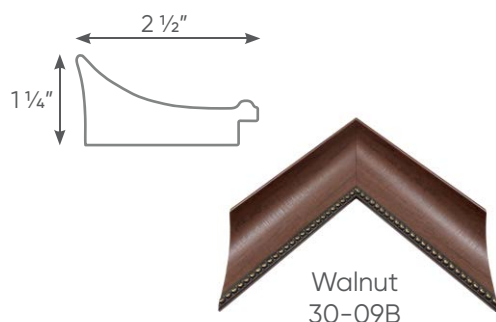

20-13A Black
woodgrain finish

20-07A Stainless Steel
woodgrain finish

20-14A Black
satin finish

Framed image for illustration purposes only.

Traditional Mouldings

Light Tone

Medium Tone

Dark Tone