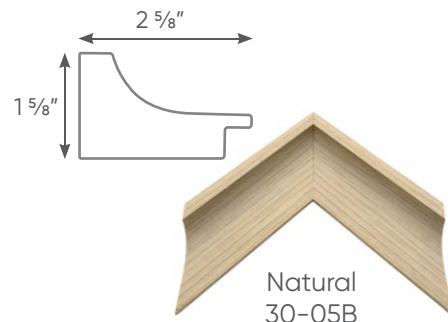

Traditional Mouldings

Light Tone

Medium Tone

Dark Tone