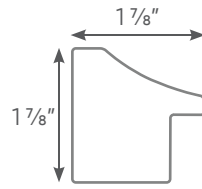

40-04B
Black with Silver