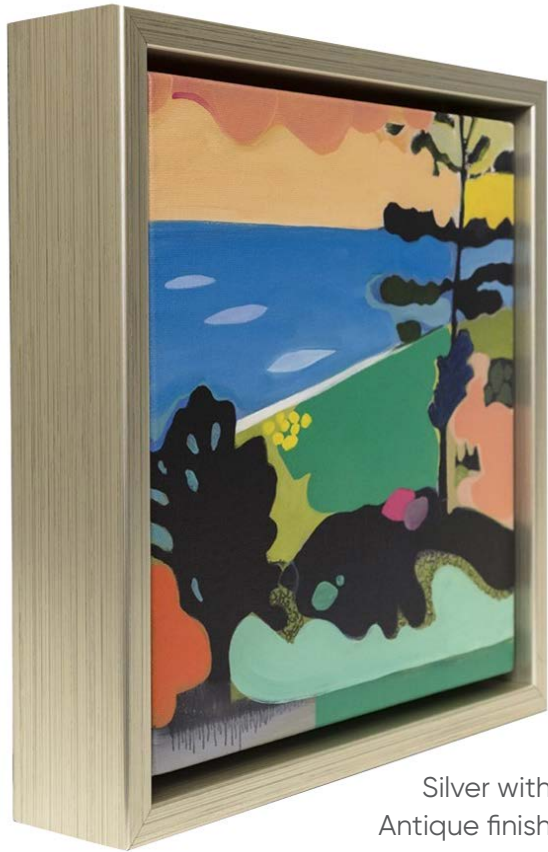

Edge Frame Canvas

Edge Frame Canvas

Frame measures 1/4" on the face and 1-1/2" in depth with artwork printed on archival quality canvas, hard-backed for extra durability. Our scratch-resistant inks are ideal for commercial use. These MDF frames are available in finishes shown below.

Float Frame Canvas

Silver with
Antique finish, F2

Float Frame Canvas

Featuring a 2-3/8" or 1-3/8" deep float frame with artwork printed on archival quality canvas, hard-backed for extra durability. Our scratch-resistant inks are ideal for healthcare, hospitality, or corporate placement. Now offering seven in-stock finishes.

Float Frame Canvas with Scoop

Silver face with White Satin finish, F16B

Float Frame Canvas with Scoop

This 2-3/8" deep Float Frame option adds depth and richness to any work of art. Artwork printed on archival quality canvas, hard-backed for extra durability. Our scratch-resistant inks are ideal for healthcare, hospitality, or corporate placement—8 available finishes.

Solid Colors:

Two-tone Colors:

Face color is listed first, followed by the outer & scoop color.

Framed Canvas

2" wide frame used on a 24"x36" piece.

Framed Canvas

A print on canvas with a 2" wide or 3-1/2" wide frame (*larger size only available in colors 26-07A Black and 26-06A Espresso), mounted to 1/8" hardboard backing, making the art puncture resistant. Our scratch-resistant inks are ideal for commercial use. Frame shown is 2" wide.