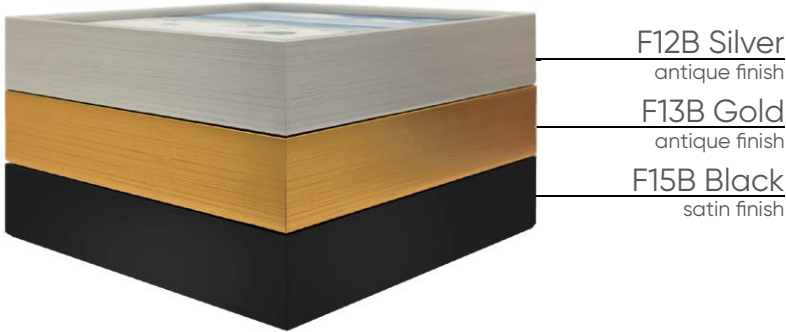

- F1 White
satin finish
- F2 Silver
antique finish
- F3 Gold
antique finish
- F4 Espresso
woodgrain finish
- F5 Black
satin finish

F6 Antique Silver w/Espresso
woodgrain finish

F7 Antique Gold w/Espresso
woodgrain finish

Float Frame Canvas with Scoop

Silver face with White Satin finish, F16B

Float Frame Canvas with Scoop

This 2-3/8" deep Float Frame option adds depth and richness to any work of art. Artwork printed on archival quality canvas, hard-backed for extra durability. Our scratch-resistant inks are ideal for healthcare, hospitality, or corporate placement—8 available finishes.

Solid Colors:

Two-tone Colors:

Face color is listed first, followed by the outer & scoop color.

Framed Canvas

2" wide frame used on a 24"x36" piece.

Framed Canvas

A print on canvas with a 2" wide or 3-1/2" wide frame (*larger size only available in colors 26-07A Black and 26-06A Espresso), mounted to 1/8" hardboard backing, making the art puncture resistant. Our scratch-resistant inks are ideal for commercial use. Frame shown is 2" wide.