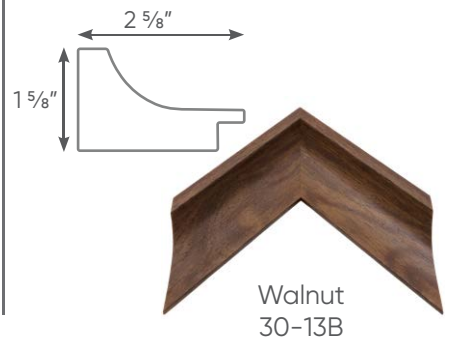

20-13A Black
woodgrain finish

20-07A Stainless Steel
woodgrain finish

20-14A Black
satin finish

Framed image for illustration purposes only.

Traditional Mouldings

Light Tone

Medium Tone

Dark Tone