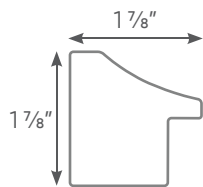

40-08B
Espresso with Silver