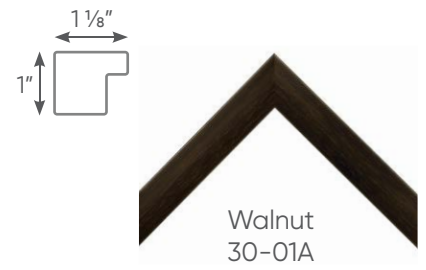

20-13A Black
woodgrain finish

20-07A Stainless Steel
woodgrain finish

20-14A Black
satin finish

Framed image for illustration purposes only.

Traditional Mouldings

Light Tone

Medium Tone

Dark Tone