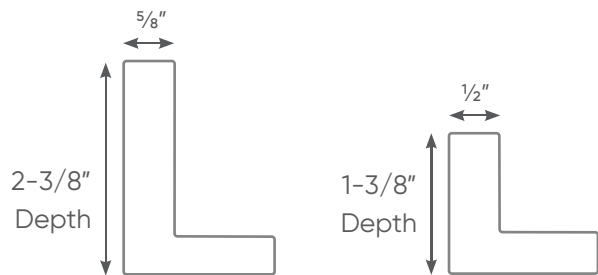

- F1 White
  satin finish
- F2 Silver
  antique finish
- F3 Gold
  antique finish
- F4 Espresso
  woodgrain finish
- F5 Black
  satin finish