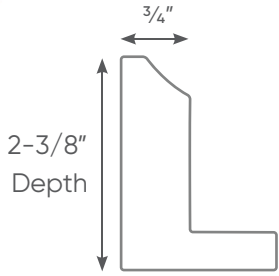

Float Frame Canvas with Scoop

Float Frame Canvas with Scoop

This 2-3/8" deep Float Frame option adds depth and richness to any work of art. Artwork printed on archival quality canvas, hard-backed for extra durability. Our scratch-resistant inks are ideal for healthcare, hospitality, or corporate placement—8 available finishes.

Solid Colors:

Two-tone Colors:

Face color is listed first, followed by the outer & scoop color.