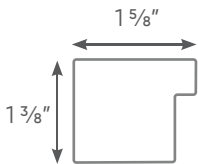

40-03B
Black with Brown