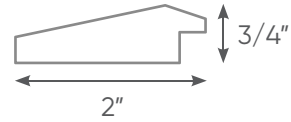

25-01A White
satin finish