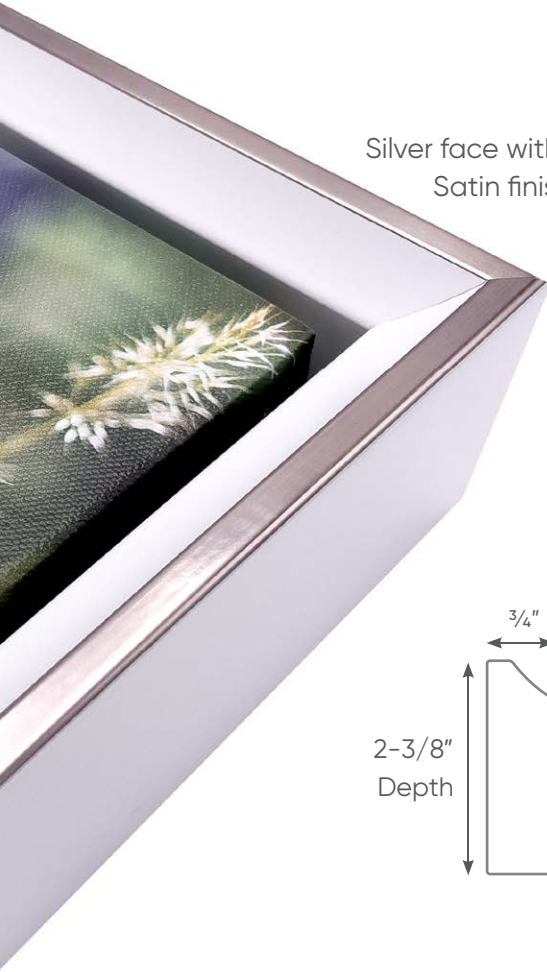

Edge Frame Canvas

Edge Frame Canvas

Frame measures 1/4" on the face and 1-1/2" in depth with artwork printed on archival quality canvas, hard-backed for extra durability. Our scratch-resistant inks are ideal for commercial use. These MDF frames are available in finishes shown below.

Float Frame Canvas

Silver with
Antique finish, F2

Float Frame Canvas

Featuring a 2-3/8" or 1-3/8" deep float frame with artwork printed on archival quality canvas, hard-backed for extra durability. Our scratch-resistant inks are ideal for healthcare, hospitality, or corporate placement. Now offering seven in-stock finishes.

Float Frame Canvas with Scoop

Silver face with White Satin finish, F16B

Float Frame Canvas with Scoop

This 2-3/8" deep Float Frame option adds depth and richness to any work of art. Artwork printed on archival quality canvas, hard-backed for extra durability. Our scratch-resistant inks are ideal for healthcare, hospitality, or corporate placement—8 available finishes.

Solid Colors:

Two-tone Colors:

Face color is listed first, followed by the outer & scoop color.

Framed Canvas

2" wide frame used on a 24"x36" piece.

Framed Canvas

A print on canvas with a 2" wide or 3-1/2" wide frame (*larger size only available in colors 26-07A Black and 26-06A Espresso), mounted to 1/8" hardboard backing, making the art puncture resistant. Our scratch-resistant inks are ideal for commercial use. Frame shown is 2" wide.