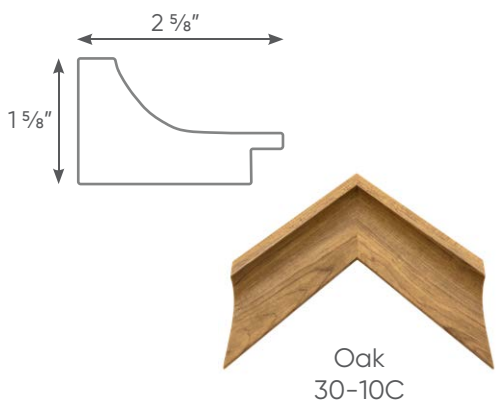

20-13A Black
woodgrain finish

20-07A Stainless Steel
woodgrain finish

20-14A Black
satin finish

Framed image for illustration purposes only.

Traditional Mouldings

Light Tone

Medium Tone

Dark Tone