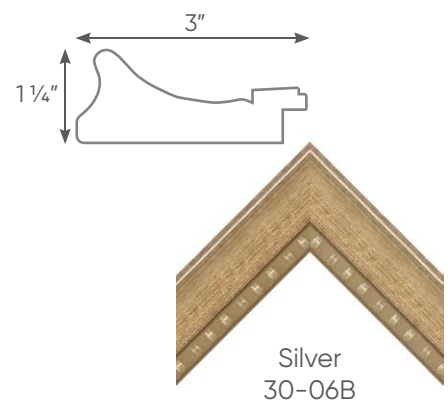

Traditional Mouldings

Light Tone

Medium Tone

Dark Tone