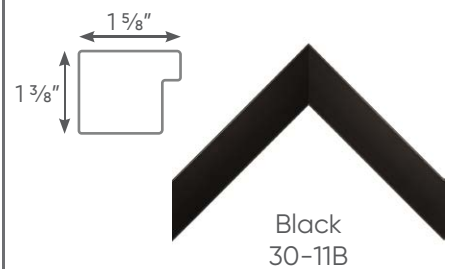

20-13A Black
woodgrain finish

20-07A Stainless Steel
woodgrain finish

20-14A Black
satin finish

Framed image for illustration purposes only.

Traditional Mouldings

Light Tone

Medium Tone

Dark Tone