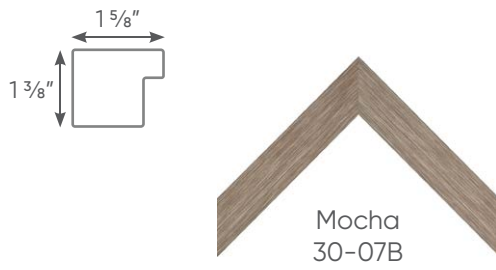

20-13A Black
woodgrain finish

20-07A Stainless Steel
woodgrain finish

20-14A Black
satin finish

Framed image for illustration purposes only.

Traditional Mouldings

Light Tone

Medium Tone

Dark Tone