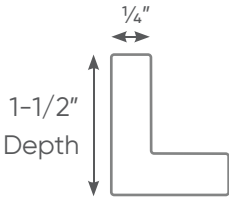

Edge Frame Canvas

Edge Frame Canvas

Frame measures 1/4" on the face and 1-1/2" in depth with artwork printed on archival quality canvas, hard-backed for extra durability. Our scratch-resistant inks are ideal for commercial use. These MDF frames are available in finishes shown below.